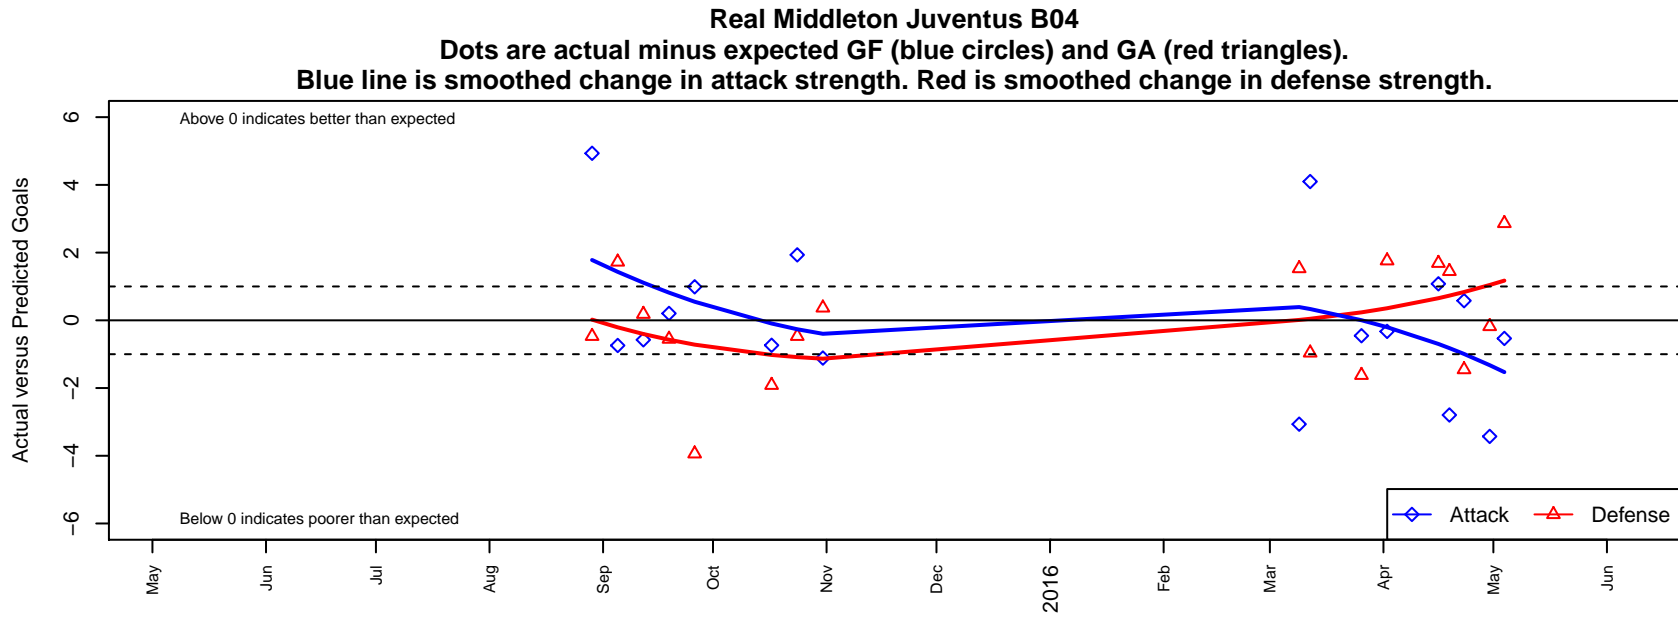

Real Middleton Juventus B04

, ID
 B04 total strength=486
 attack=0.6 defense=0.19
 fall league = Idaho D3 U11 North U11
 spr league = Spr Idaho D3 U11 South U11

alt names used:
 REAL MIDDLETON CF JUVENTUS
 REAL MIDDLETON CF JUVENTUS

Venues played:
 2015 Idaho D3 U11 North U11
 2015 Spr Idaho D3 U11 South U11

**attack and defense variance (black dot)
relative to other teams
and top 10 in region**

**attack and defense rating
relative to others at age
and all opponents in last 13 months**