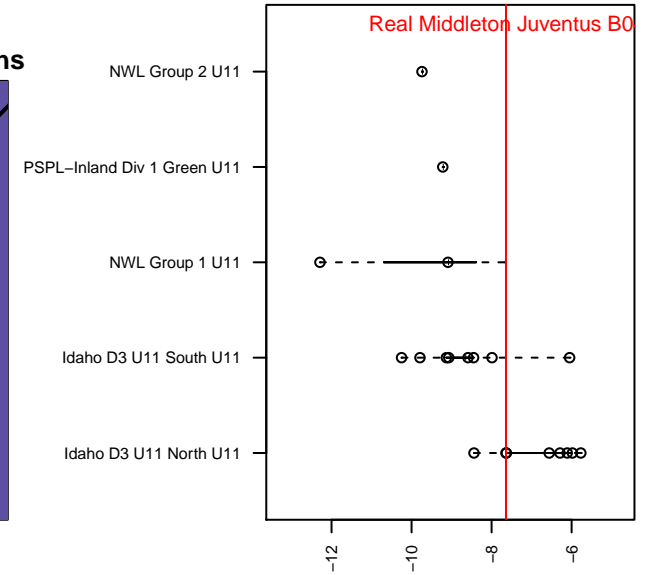

Real Middleton Juventus B04

, ID
 B04 total strength=486
 attack=0.6 defense=0.19
 fall league = Idaho D3 U11 North U11
 spr league = Spr Idaho D3 U11 South U11

alt names used:
 REAL MIDDLETON CF JUVENTUS
 REAL MIDDLETON CF JUVENTUS

Venues played:
 2015 Idaho D3 U11 North U11
 2015 Spr Idaho D3 U11 South U11

**attack and defense variance (black dot)
relative to other teams
and top 10 in region**

**attack and defense rating
relative to others at age
and all opponents in last 13 months**